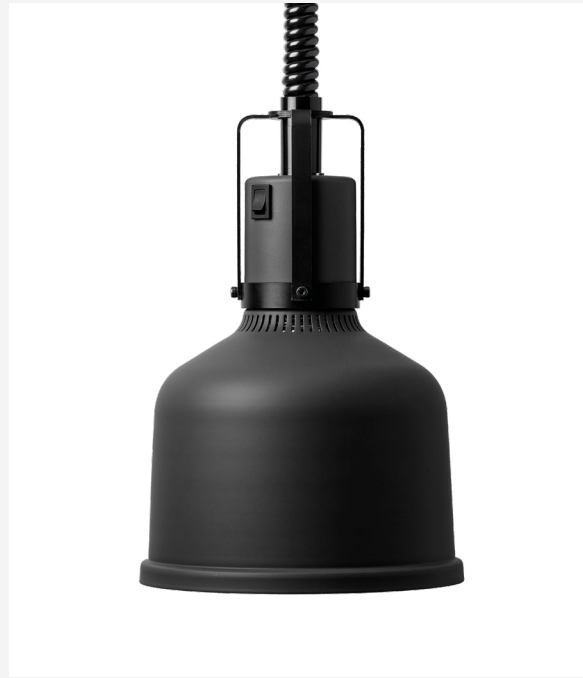

Heat Lamp Focus Model RO

Heat Lamp Focus RO
Retractable Cord

Shade	H 250 mm / Ø 220 mm
Rise & Fall	Min 850 mm / Max 2000 mm
Material	Anodised aluminium, galvanised steel
Heat Source	Philips infrared lamp, 2700K
Voltage / Power	230 V / 250 W

Article Number	Black	VL1-RO-RKS
	Aluminium	VL1-RO-RKA
	Copper	VL1-RO-RKK

Price 375 €

Heat Lamp Focus Model RS

Heat Lamp Focus RS
Retractable Cord

Shade	H 220 mm / Ø 220 mm
Rise & Fall	Min 850 mm / Max 2000 mm
Material	Aluminium
Heat Source	Philips infrared lamp, 2700K
Voltage / Power	230 V / 250 W

Article Number	Black	VL1-RS-HSS
	Aluminium	VL1-RS-HSA

Price 375 €

Heat Lamp Focus RS
Standard Cord

Shade	H 220 mm / Ø 220 mm
Cord Length	2000 mm
Material	Aluminium
Heat Source	Philips infrared lamp, 2700K
Voltage / Power	230 V / 250 W

Article Number	Black	VL1-RS-RKS
	Aluminium	VL1-RS-RKA

Price 375 €

Heat Lamp Focus Model MO

Heat Lamp Focus MO
Retractable Cord

Shade	H 250 mm / Ø 200 mm
Rise & Fall	Min 850 mm / Max 2000 mm
Material	Anodised aluminium, galvanised steel
Heat Source	Philips infrared lamp, 2700K
Voltage / Power	230 V / 250 W