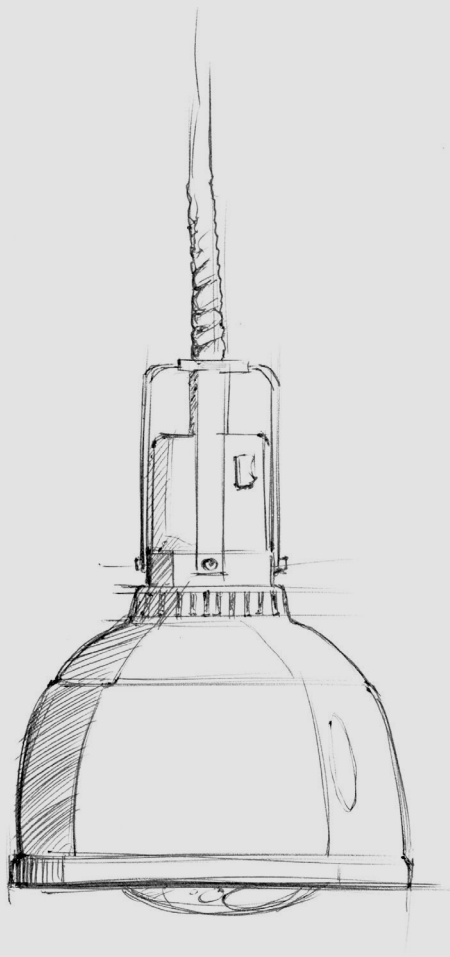

Nordic Design

Our products have been designed and developed by our creative team here in Sollentuna, a quick drive north of Stockholm.

We focus on creating flexible and functional product solutions with Nordic and modern forms that stand out from the crowd.