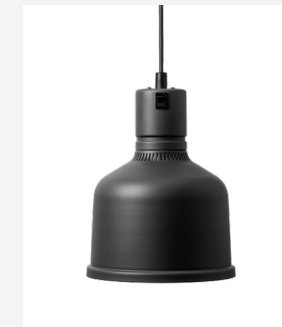

Heat Lamp Focus Model RO

Heat Lamp Focus RO
Retractable Cord

Shade	H 250 mm / Ø 220 mm
Rise & Fall	Min 850 mm / Max 2000 mm
Material	Anodised aluminium, galvanised steel
Heat Source	Philips infrared lamp, 2700K
Voltage / Power	230 V / 250 W

Article Number	Black	VL1-RS-RKS
	Aluminium	VL1-RS-RKA

Price 375 €

Heat Lamp Focus Model MO

Heat Lamp Focus MO
Retractable Cord

Shade	H 250 mm / Ø 200 mm
Rise & Fall	Min 850 mm / Max 2000 mm
Material	Anodised aluminium, galvanised steel
Heat Source	Philips infrared lamp, 2700K
Voltage / Power	230 V / 250 W

Article Number	Black	VL1-MO-HSS
	Aluminium	VL1-MO-HSA
	Mid Grey	VL1-MO-HSMG

Price 375 €

Heat Lamp Focus MO
Standard Cord

Shade	H 250 mm / Ø 200 mm
Cord Length	2000 mm
Material	Anodised aluminium, galvanised steel
Heat Source	Philips infrared lamp, 2700K
Voltage / Power	230 V / 250 W

Article Number	Black	VL1-MO-RKS
	Aluminium	VL1-MO-RKA
	Mid Grey	VL1-MO-RKMG

Price 375 €

Heat Lamp Focus Model MS

Heat Lamp Focus MS
Retractable Cord

Shade	H 250 mm / Ø 200 mm
Rise & Fall	Min 850 mm / Max 2000 mm
Material	Anodised aluminium
Heat Source	Philips infrared lamp, 2700K
Voltage / Power	230 V / 250 W