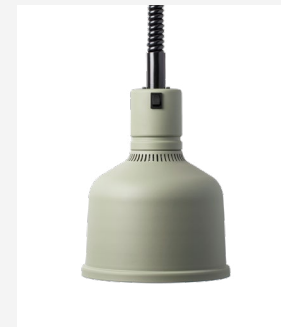

Heat Lamp Focus Model RO

Heat Lamp Focus RO
Retractable Cord

Shade	H 250 mm / Ø 220 mm
Rise & Fall	Min 850 mm / Max 2000 mm
Material	Anodised aluminium, galvanised steel
Heat Source	Philips infrared lamp, 2700K
Voltage / Power	230 V / 250 W

Article Number	Black	VL1-RS-RKS
	Aluminium	VL1-RS-RKA

Price 375 €

Heat Lamp Focus Model MO

Heat Lamp Focus MO
Retractable Cord

Shade	H 250 mm / Ø 200 mm
Rise & Fall	Min 850 mm / Max 2000 mm
Material	Anodised aluminium, galvanised steel
Heat Source	Philips infrared lamp, 2700K
Voltage / Power	230 V / 250 W

Article Number	Black	VL1-MO-HSS
	Aluminium	VL1-MO-HSA
	Mid Grey	VL1-MO-HSMG

Price 375 €

Heat Lamp Focus MO
Standard Cord

Shade	H 250 mm / Ø 200 mm
Cord Length	2000 mm
Material	Anodised aluminium, galvanised steel
Heat Source	Philips infrared lamp, 2700K
Voltage / Power	230 V / 250 W

Article Number	Black	VL1-MO-RKS
	Aluminium	VL1-MO-RKA
	Mid Grey	VL1-MO-RKMG

Price 375 €

Heat Lamp Focus Model MS

Heat Lamp Focus MS
Retractable Cord

Shade	H 250 mm / Ø 200 mm
Rise & Fall	Min 850 mm / Max 2000 mm
Material	Anodised aluminium
Heat Source	Philips infrared lamp, 2700K
Voltage / Power	230 V / 250 W