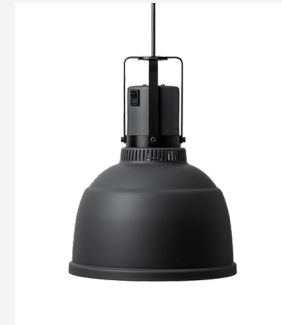

Heat Lamp Focus Model RO

Heat Lamp Focus RO
Retractable Cord

Shade	H 250 mm / Ø 220 mm
Rise & Fall	Min 850 mm / Max 2000 mm
Material	Anodised aluminium, galvanised steel
Heat Source	Philips infrared lamp, 2700K
Voltage / Power	230 V / 250 W

Article Number	Black	VL1-RO-HSS
	Aluminium	VL1-RO-HSA
	Copper	VL1-RO-HSK

Price 375 €

Heat Lamp Focus RO
Standard Cord

Shade	H 250 mm / Ø 220 mm
Cord Length	2000 mm
Material	Anodised aluminium, galvanised steel
Heat Source	Philips infrared lamp, 2700K
Voltage / Power	230 V / 250 W

Article Number	Black	VL1-RO-RKS
	Aluminium	VL1-RO-RKA
	Copper	VL1-RO-RKK

Price 375 €

Heat Lamp Focus Model RS

Heat Lamp Focus RS
Retractable Cord

Shade	H 220 mm / Ø 220 mm
Rise & Fall	Min 850 mm / Max 2000 mm
Material	Aluminium
Heat Source	Philips infrared lamp, 2700K
Voltage / Power	230 V / 250 W