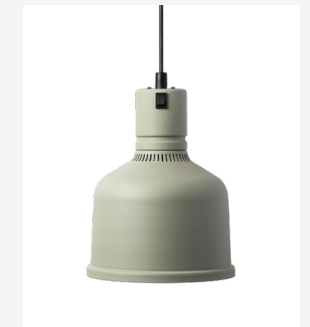

Heat Lamp Focus Model RO

Heat Lamp Focus RO
Retractable Cord

Shade	H 250 mm / Ø 220 mm
Rise & Fall	Min 850 mm / Max 2000 mm
Material	Anodised aluminium, galvanised steel
Heat Source	Philips infrared lamp, 2700K
Voltage / Power	230 V / 250 W

Article Number	Black	VL1-RS-RKS
	Aluminium	VL1-RS-RKA

Price 375 €

Heat Lamp Focus Model MO

Heat Lamp Focus MO
Retractable Cord

Shade	H 250 mm / Ø 200 mm
Rise & Fall	Min 850 mm / Max 2000 mm
Material	Anodised aluminium, galvanised steel
Heat Source	Philips infrared lamp, 2700K
Voltage / Power	230 V / 250 W

Article Number	Black	VL1-MO-HSS
	Aluminium	VL1-MO-HSA
	Mid Grey	VL1-MO-HSMG

Price 375 €

Heat Lamp Focus MO
Standard Cord

Shade	H 250 mm / Ø 200 mm
Cord Length	2000 mm
Material	Anodised aluminium, galvanised steel
Heat Source	Philips infrared lamp, 2700K
Voltage / Power	230 V / 250 W

Article Number	Black	VL1-MO-RKS
	Aluminium	VL1-MO-RKA
	Mid Grey	VL1-MO-RKMG

Price 375 €

Heat Lamp Focus Model MS

Heat Lamp Focus MS
Retractable Cord

Shade	H 250 mm / Ø 200 mm
Rise & Fall	Min 850 mm / Max 2000 mm
Material	Anodised aluminium
Heat Source	Philips infrared lamp, 2700K
Voltage / Power	230 V / 250 W