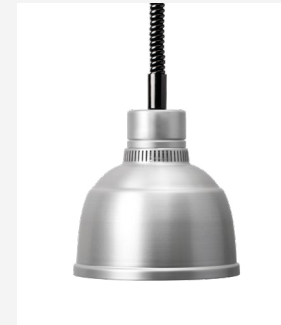

Heat Lamp Focus Model RO

Heat Lamp Focus RO
Retractable Cord

Shade	H 250 mm / Ø 220 mm
Rise & Fall	Min 850 mm / Max 2000 mm
Material	Anodised aluminium, galvanised steel
Heat Source	Philips infrared lamp, 2700K
Voltage / Power	230 V / 250 W

Article Number	Black	VL1-RO-HSS
	Aluminium	VL1-RO-HSA
	Copper	VL1-RO-HSK

Price 375 €

Heat Lamp Focus RO
Standard Cord

Shade	H 250 mm / Ø 220 mm
Cord Length	2000 mm
Material	Anodised aluminium, galvanised steel
Heat Source	Philips infrared lamp, 2700K
Voltage / Power	230 V / 250 W

Article Number	Black	VL1-RO-RKS
	Aluminium	VL1-RO-RKA
	Copper	VL1-RO-RKK

Price 375 €

Heat Lamp Focus Model RS

Heat Lamp Focus RS
Retractable Cord

Shade	H 220 mm / Ø 220 mm
Rise & Fall	Min 850 mm / Max 2000 mm
Material	Aluminium
Heat Source	Philips infrared lamp, 2700K
Voltage / Power	230 V / 250 W

Article Number	Black	VL1-RS-HSS
	Aluminium	VL1-RS-HSA

Price 375 €

Heat Lamp Focus RS
Standard Cord

Shade	H 220 mm / Ø 220 mm
Cord Length	2000 mm
Material	Aluminium
Heat Source	Philips infrared lamp, 2700K
Voltage / Power	230 V / 250 W