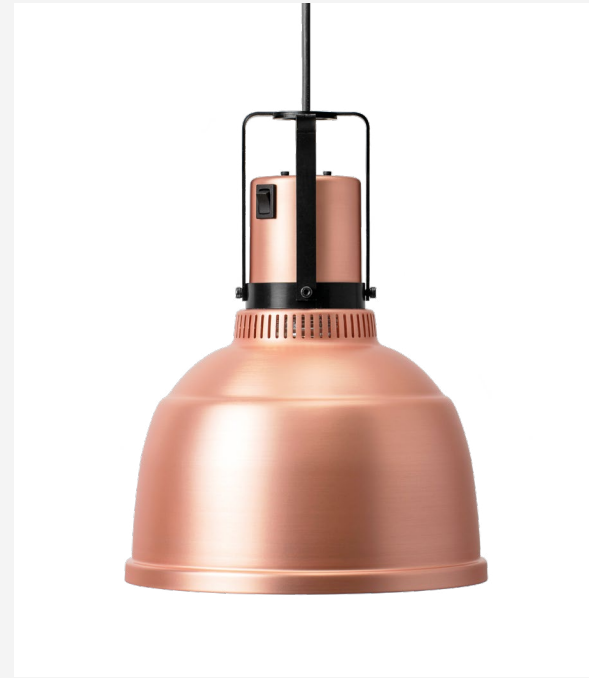

Heat Lamp Focus Model RO

Heat Lamp Focus RO
Retractable Cord

Shade	H 250 mm / Ø 220 mm
Rise & Fall	Min 850 mm / Max 2000 mm
Material	Anodised aluminium, galvanised steel
Heat Source	Philips infrared lamp, 2700K
Voltage / Power	230 V / 250 W

Article Number	Black	VL1-RO-HSS
	Aluminium	VL1-RO-HSA
	Copper	VL1-RO-HSK

Price 375 €

Heat Lamp Focus RO
Standard Cord

Shade	H 250 mm / Ø 220 mm
Cord Length	2000 mm
Material	Anodised aluminium, galvanised steel
Heat Source	Philips infrared lamp, 2700K
Voltage / Power	230 V / 250 W

Article Number	Black	VL1-RO-RKS
	Aluminium	VL1-RO-RKA
	Copper	VL1-RO-RKK

Price 375 €

Heat Lamp Focus Model RS

Heat Lamp Focus RS
Retractable Cord

Shade	H 220 mm / Ø 220 mm
Rise & Fall	Min 850 mm / Max 2000 mm
Material	Aluminium
Heat Source	Philips infrared lamp, 2700K
Voltage / Power	230 V / 250 W