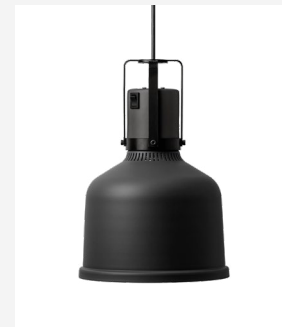

Heat Lamp Focus Model RO

Heat Lamp Focus RO
Retractable Cord

Shade	H 250 mm / Ø 220 mm
Rise & Fall	Min 850 mm / Max 2000 mm
Material	Anodised aluminium, galvanised steel
Heat Source	Philips infrared lamp, 2700K
Voltage / Power	230 V / 250 W

Article Number	Black	VL1-RO-RKS
	Aluminium	VL1-RO-RKA
	Copper	VL1-RO-RKK

Price 375 €

Heat Lamp Focus Model RS

Heat Lamp Focus RS
Retractable Cord

Shade	H 220 mm / Ø 220 mm
Rise & Fall	Min 850 mm / Max 2000 mm
Material	Aluminium
Heat Source	Philips infrared lamp, 2700K
Voltage / Power	230 V / 250 W

Article Number	Black	VL1-RS-HSS
	Aluminium	VL1-RS-HSA

Price 375 €

Heat Lamp Focus RS
Standard Cord

Shade	H 220 mm / Ø 220 mm
Cord Length	2000 mm
Material	Aluminium
Heat Source	Philips infrared lamp, 2700K
Voltage / Power	230 V / 250 W

Article Number	Black	VL1-RS-RKS
	Aluminium	VL1-RS-RKA

Price 375 €

Heat Lamp Focus Model MO

Heat Lamp Focus MO
Retractable Cord

Shade	H 250 mm / Ø 200 mm
Rise & Fall	Min 850 mm / Max 2000 mm
Material	Anodised aluminium, galvanised steel
Heat Source	Philips infrared lamp, 2700K
Voltage / Power	230 V / 250 W