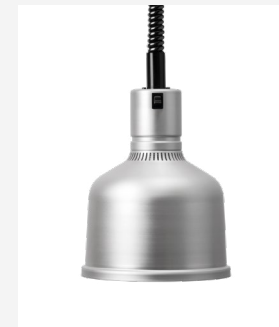

Heat Lamp Focus Model RO

Heat Lamp Focus RO
Retractable Cord

Shade	H 250 mm / Ø 220 mm
Rise & Fall	Min 850 mm / Max 2000 mm
Material	Anodised aluminium, galvanised steel
Heat Source	Philips infrared lamp, 2700K
Voltage / Power	230 V / 250 W

Article Number	Black	VL1-RS-RKS
	Aluminium	VL1-RS-RKA

Price 375 €

Heat Lamp Focus Model MO

Heat Lamp Focus MO
Retractable Cord

Shade	H 250 mm / Ø 200 mm
Rise & Fall	Min 850 mm / Max 2000 mm
Material	Anodised aluminium, galvanised steel
Heat Source	Philips infrared lamp, 2700K
Voltage / Power	230 V / 250 W

Article Number	Black	VL1-MO-HSS
	Aluminium	VL1-MO-HSA
	Mid Grey	VL1-MO-HSMG

Price 375 €

Heat Lamp Focus MO
Standard Cord

Shade	H 250 mm / Ø 200 mm
Cord Length	2000 mm
Material	Anodised aluminium, galvanised steel
Heat Source	Philips infrared lamp, 2700K
Voltage / Power	230 V / 250 W

Article Number	Black	VL1-MO-RKS
	Aluminium	VL1-MO-RKA
	Mid Grey	VL1-MO-RKMG

Price 375 €

Heat Lamp Focus Model MS

Heat Lamp Focus MS
Retractable Cord

Shade	H 250 mm / Ø 200 mm
Rise & Fall	Min 850 mm / Max 2000 mm
Material	Anodised aluminium
Heat Source	Philips infrared lamp, 2700K
Voltage / Power	230 V / 250 W