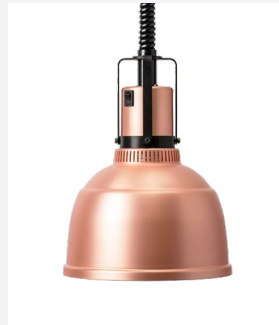

Heat Lamp Focus Model RO

Heat Lamp Focus RO
Retractable Cord

Shade	H 250 mm / Ø 220 mm
Rise & Fall	Min 850 mm / Max 2000 mm
Material	Anodised aluminium, galvanised steel
Heat Source	Philips infrared lamp, 2700K
Voltage / Power	230 V / 250 W

Article Number	Black	VL1-RO-HSS
	Aluminium	VL1-RO-HSA
	Copper	VL1-RO-HSK

Price 375 €

Heat Lamp Focus RO
Standard Cord

Shade	H 250 mm / Ø 220 mm
Cord Length	2000 mm
Material	Anodised aluminium, galvanised steel
Heat Source	Philips infrared lamp, 2700K
Voltage / Power	230 V / 250 W

Article Number	Black	VL1-RO-RKS
	Aluminium	VL1-RO-RKA
	Copper	VL1-RO-RKK

Price 375 €

Heat Lamp Focus Model RS

Heat Lamp Focus RS
Retractable Cord

Shade	H 220 mm / Ø 220 mm
Rise & Fall	Min 850 mm / Max 2000 mm
Material	Aluminium
Heat Source	Philips infrared lamp, 2700K
Voltage / Power	230 V / 250 W